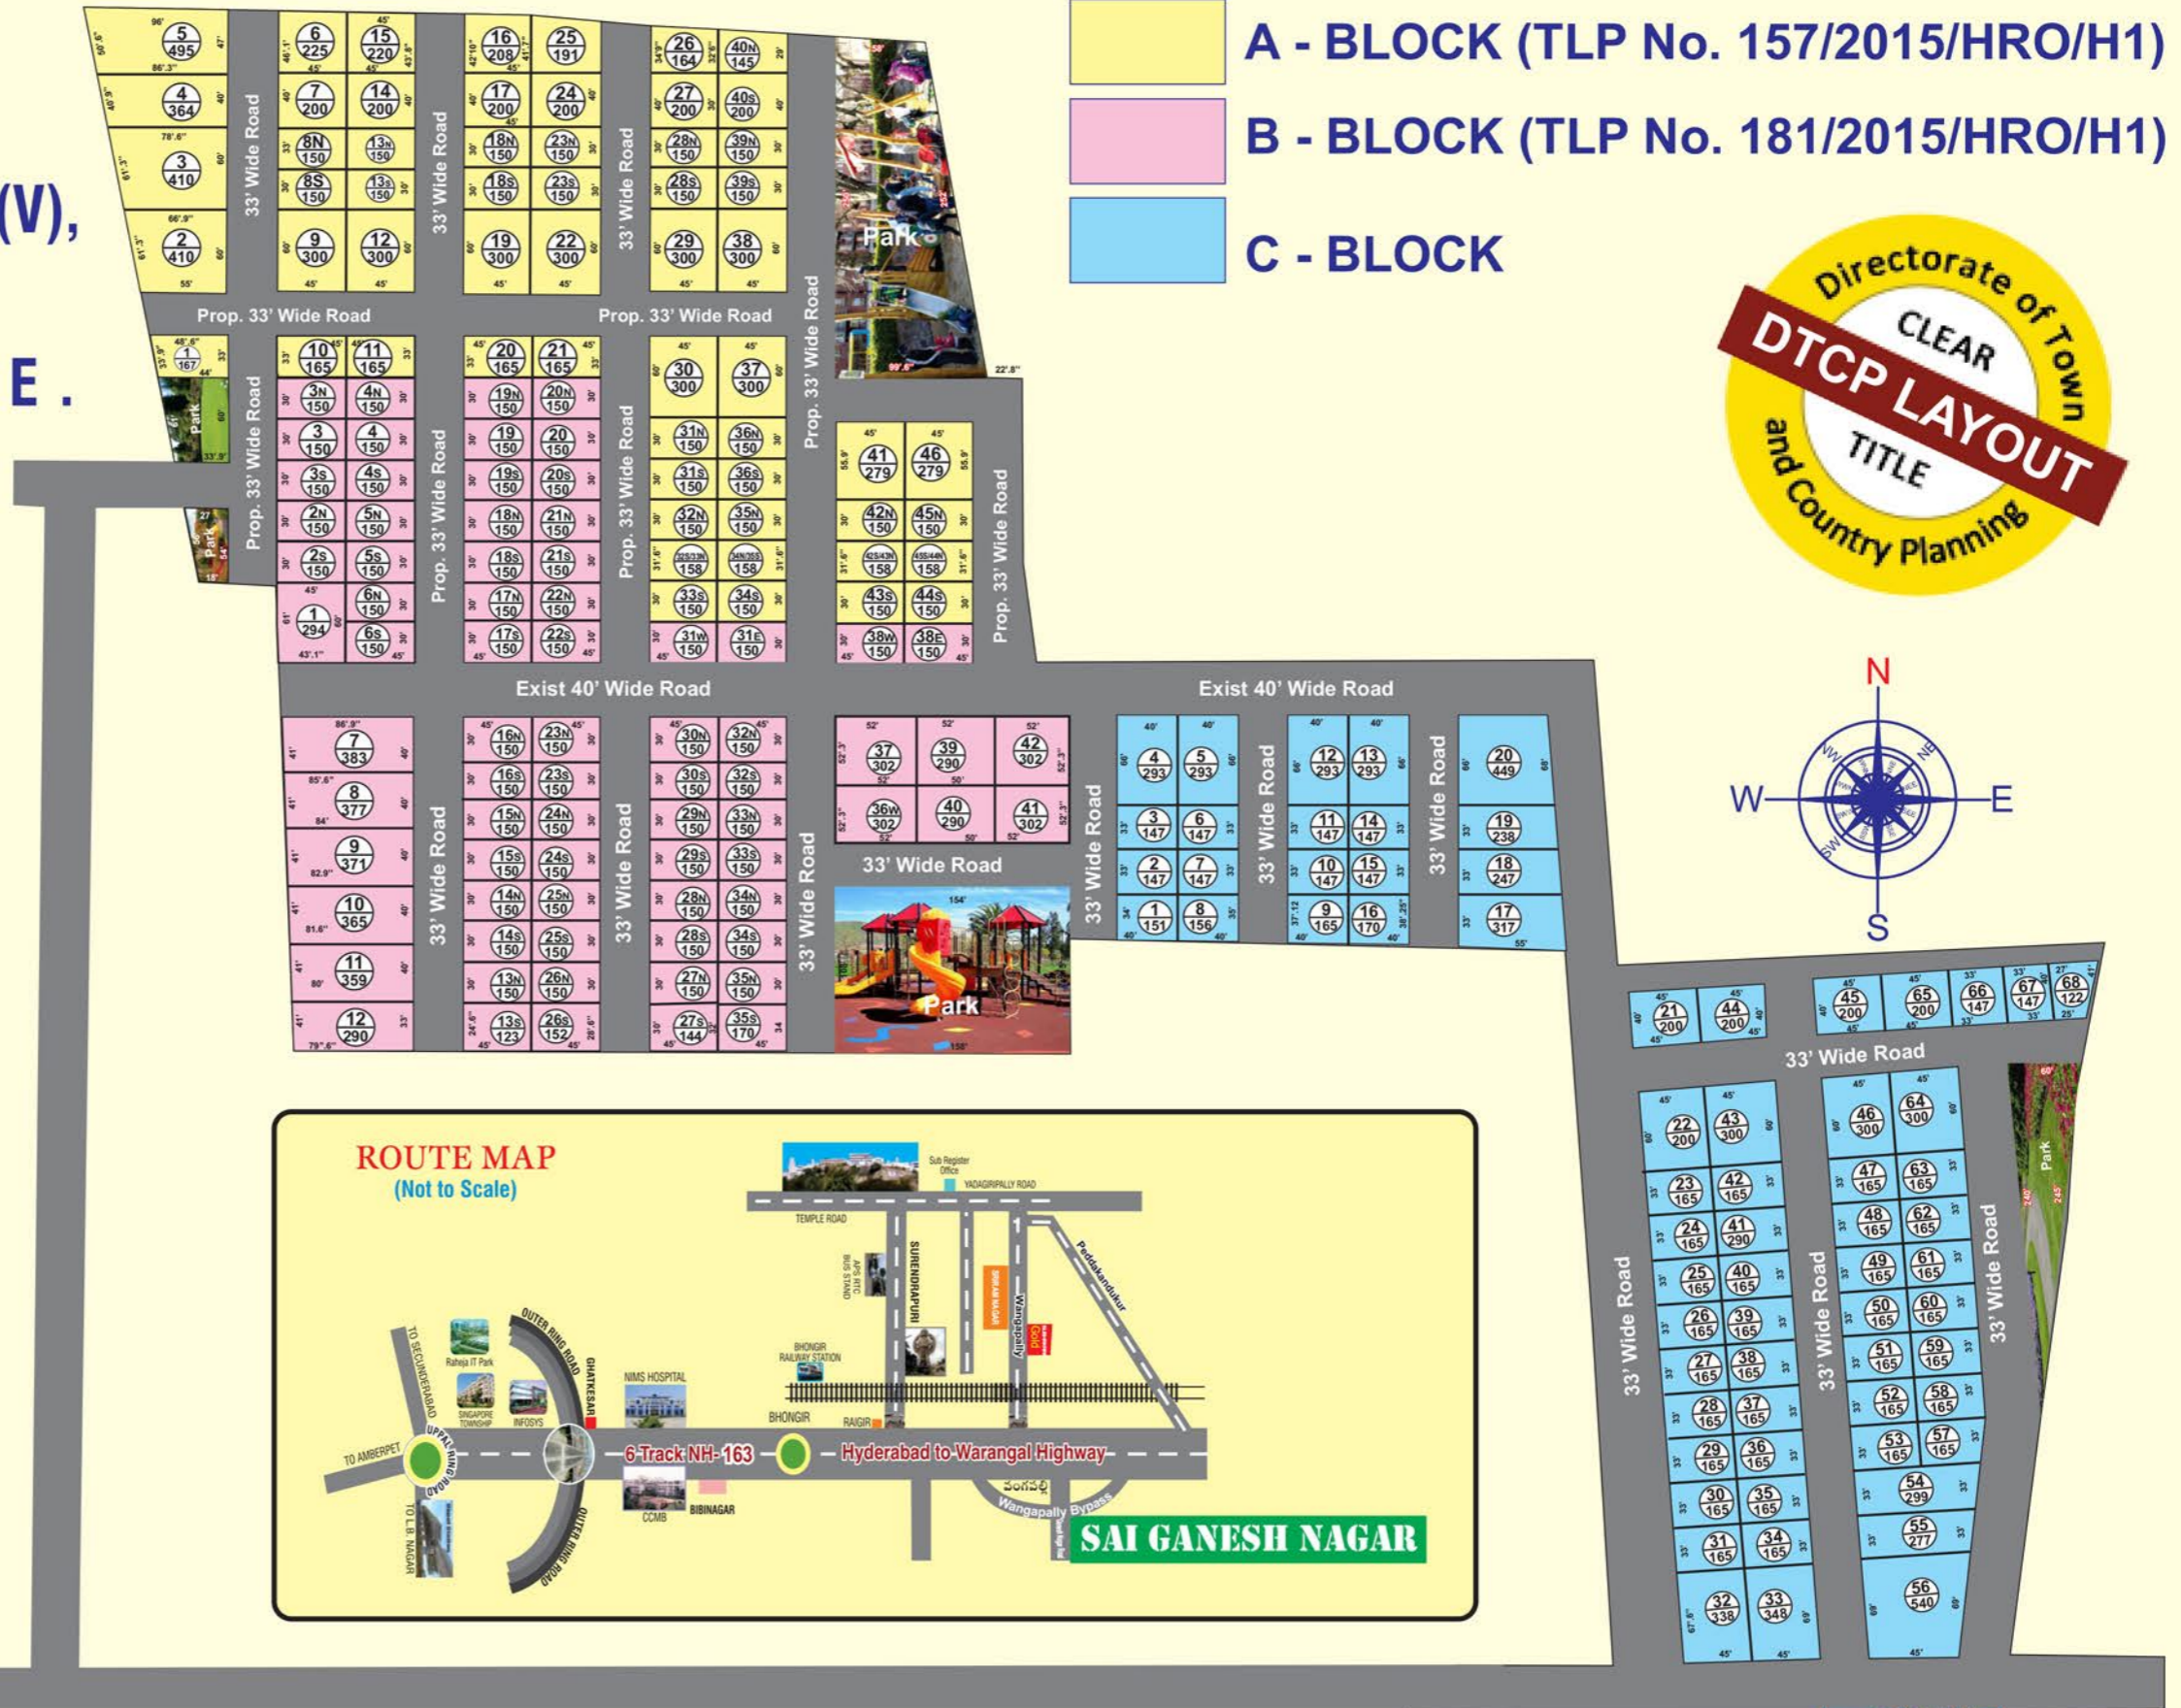

# SAI GANESH NAGAR

**DTCP LP No.'s**

**DTCP APPROVED LAYOUT  
IN SURVEY NUMBERS**

**115 & 118 (Part) at Ramajipet (V),  
Yadagiri Gutta, Yaadadri,  
TELANGANA STATE.**

Vision India Properties

**A - BLOCK (TLP No. 157/2015/HRO/H1)**

**B - BLOCK (TLP No. 181/2015/HRO/H1)**

**C - BLOCK**

[www.visionindiaplots.com](http://www.visionindiaplots.com)