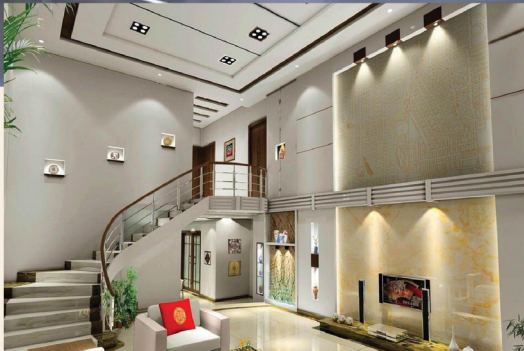

ROCK GARDEN

450 SQ FT SUITE ROOM ON HILLS

RESIDENTIAL APARTMENTS

THE ICON OF YADADRI

Approved by

YTDA

ULTRA MODERN FACILITY  
WELL PLANNED LAYOUT

MOST DESIRABLE LOCATION