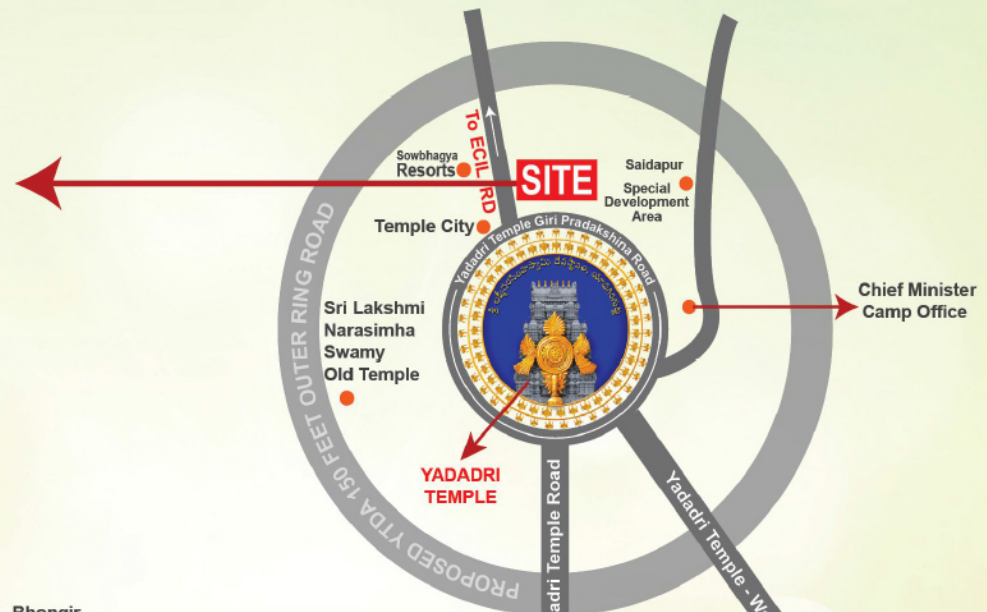

## LUXURY & LEISURE Nature's Charm

Yadadri district is known for the popular Temple Yadagirigutta located on the hill rock It located on the Hyderabad-Warangal National Highway. The temple is an abode of Sri Lakshmi Narasimha Swamy, an incarnation of Lord Vishnu. The flow of devotees / pilgrims visiting the temple for worship is very high. Telangana government is planning to develop Yadadri into a major religious tourist destination. In few months from now, it would become the most sought after tourist and pilgrimage center.

KAKU  
Mahateja  
Hill View

VIP COTTAGES

CC ROADS

JOG

PLANTATION

LIKE THE DIVINE HEAVEN IS BUILT ON EARTH.

BREATHE

SECURITY

# LOCATION MAP