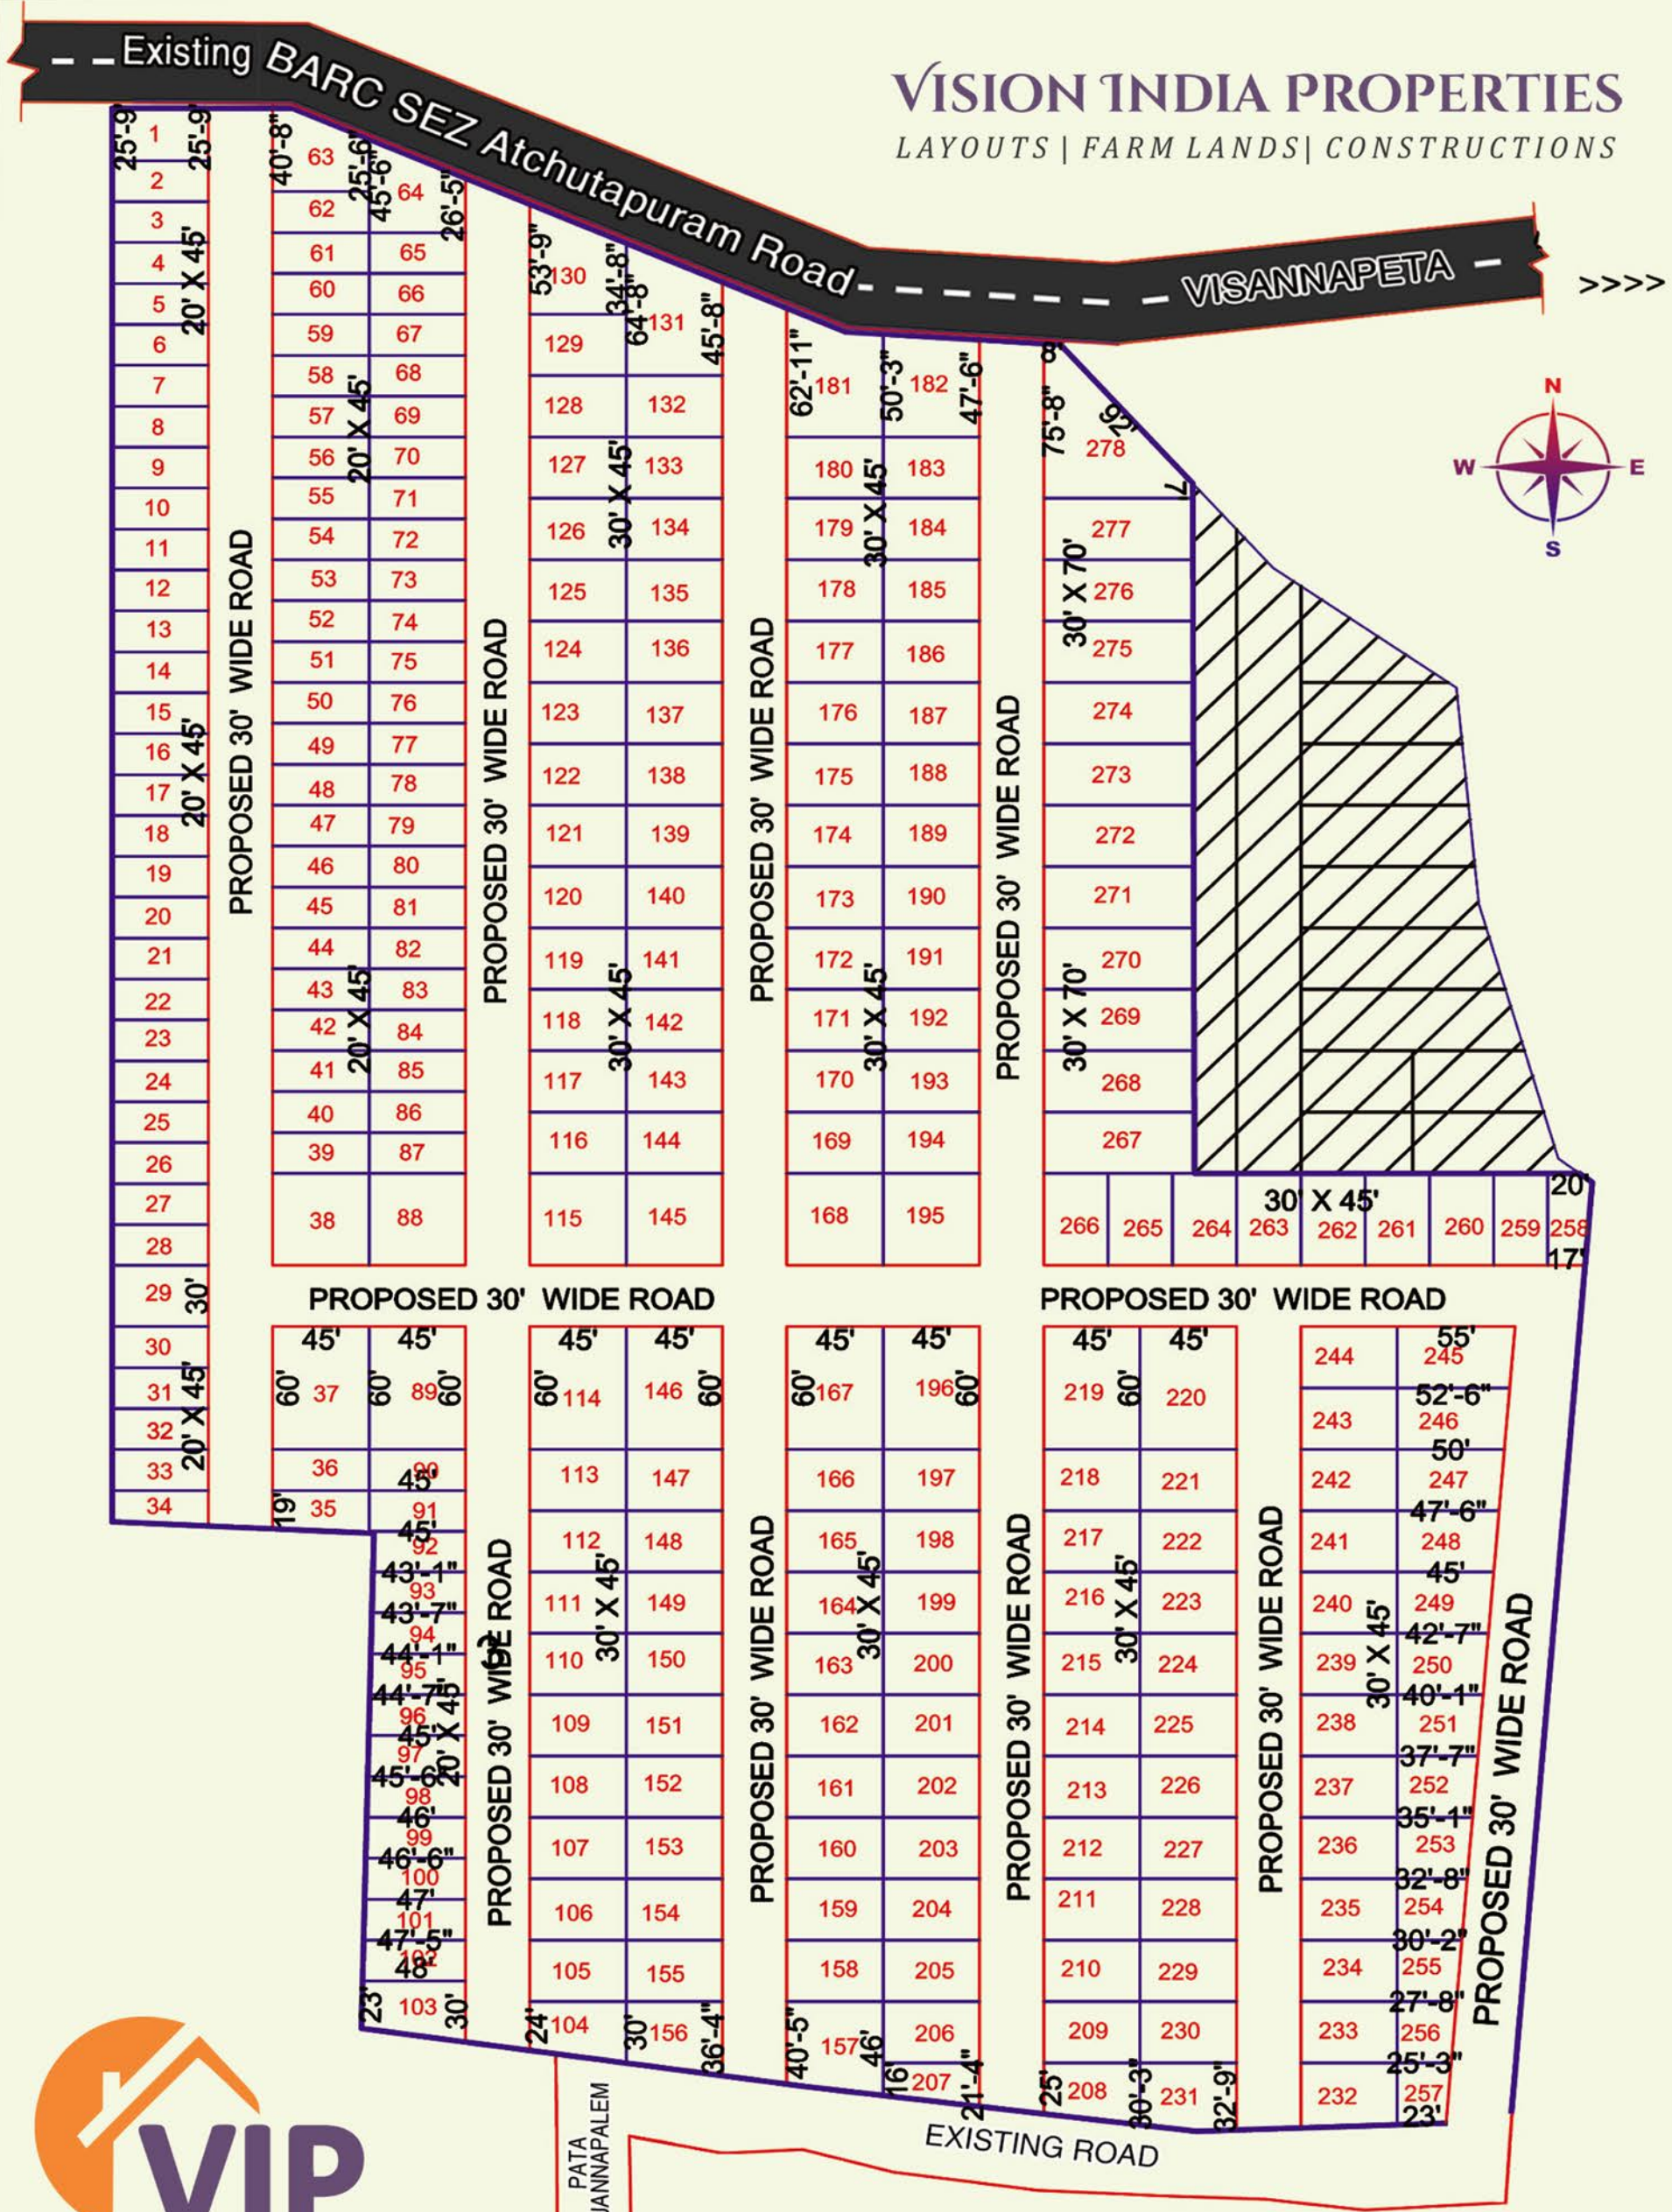

ABOUT LAYOUT

Plan showing The open Plot Layout in S.No. 2P & 3P of Vadacheepurupalli (V), Parawada(M), Visakhapatnam Dist.

VISION INDIA PROPERTIES
LAYOUTS | FARM LANDS | CONSTRUCTIONS

TOTAL AREA - Ac 12.01 Cts

--- Visakhapatnam to Chennai Coastal Corridor ---